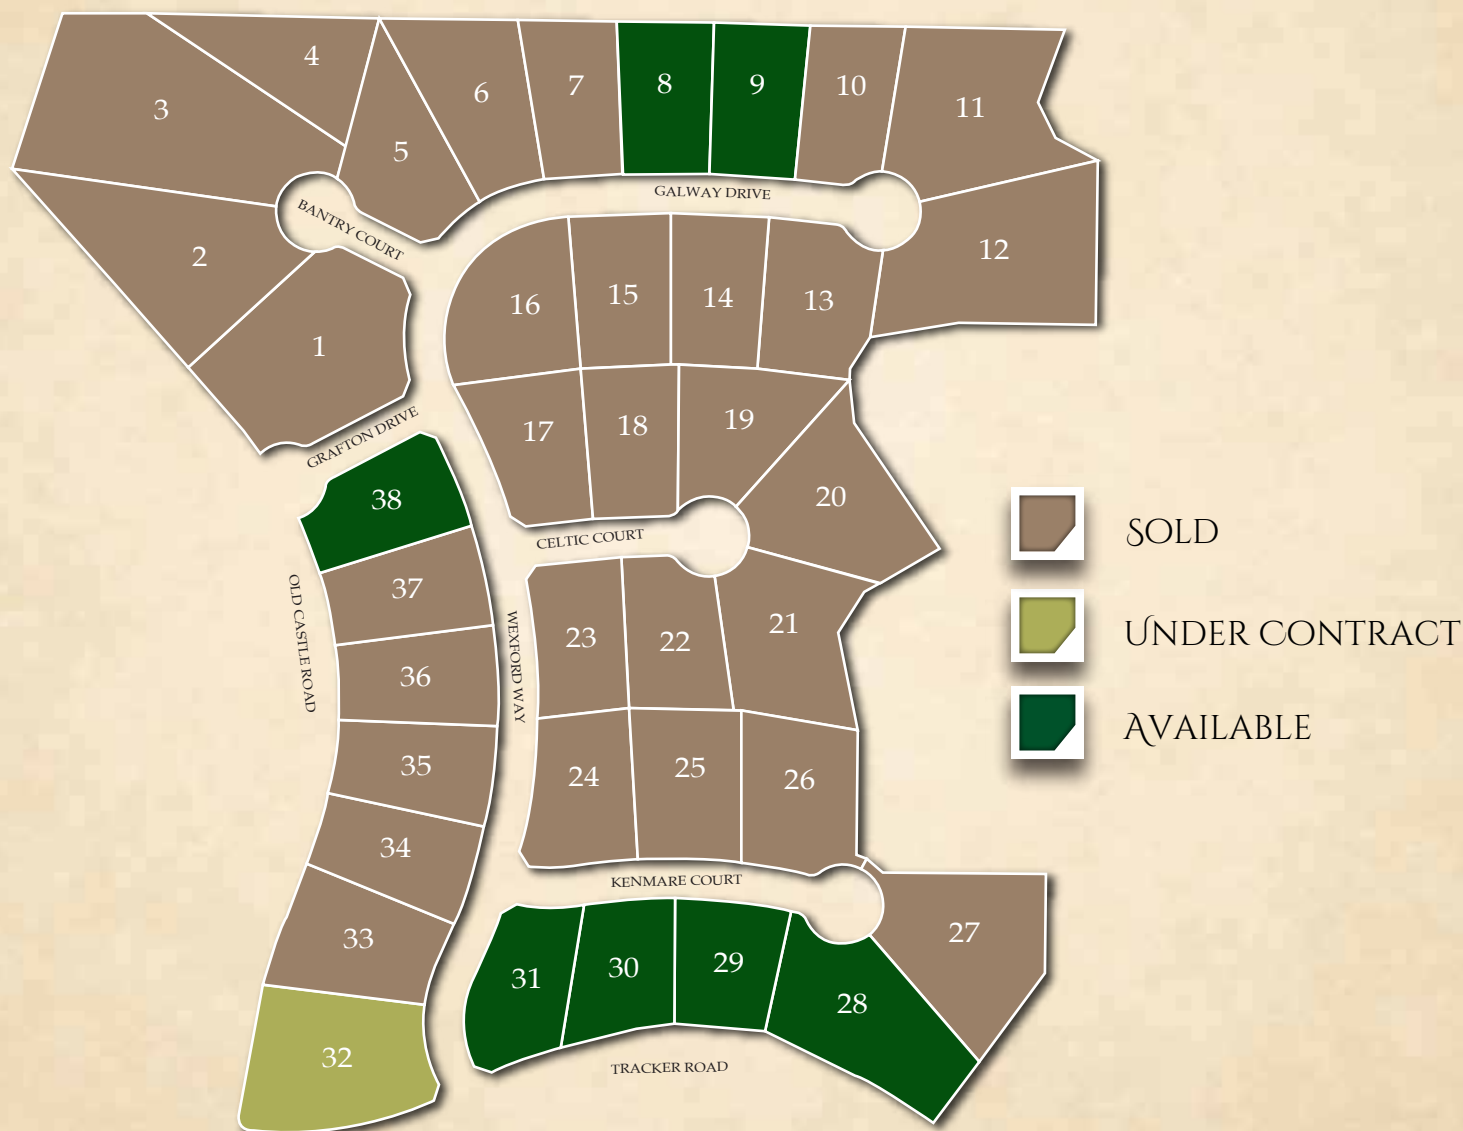

Visit murney.com or pofrickmurney.com for additional plot, architectural requirements and information. Lot pricing/availability subject to change

Patrick Murney
417.575.1208 patrickmurney.com
pmurney@murney.com

Micheline Ramsey
417.838.6778
mramsey@murney.com