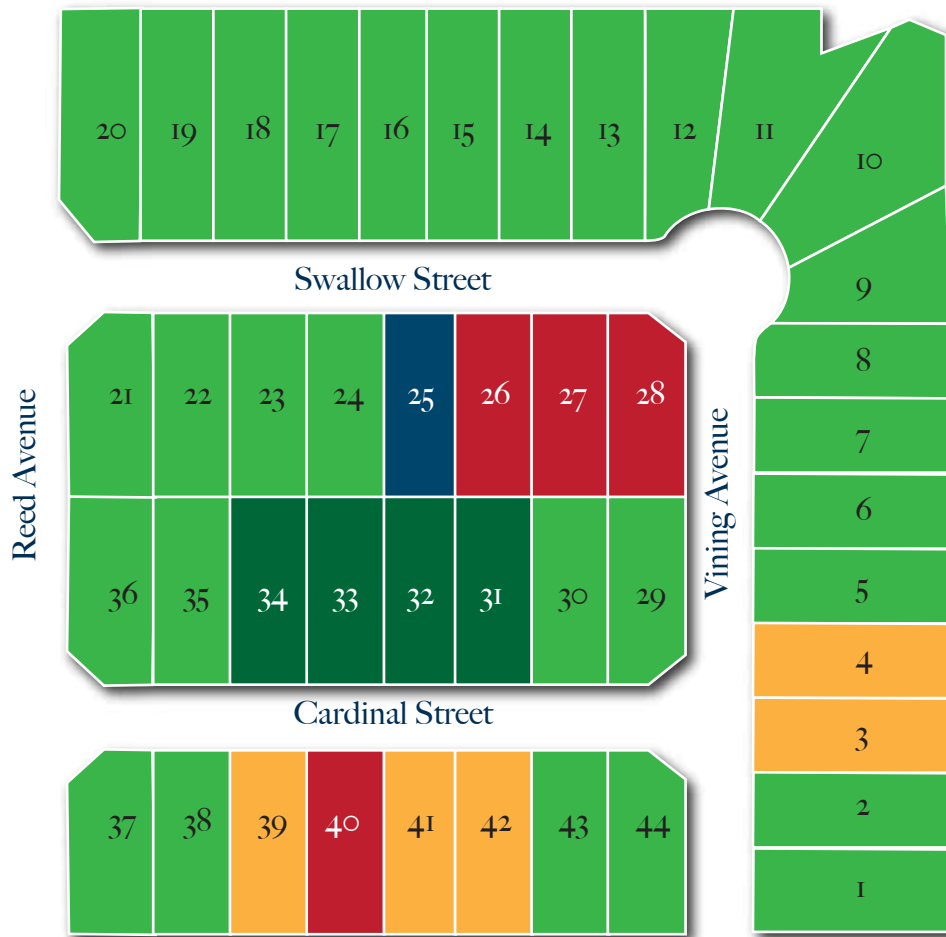

THE Vining's OF OLDE IVY

LUXURY PATIO HOMES

Model Home Open Fri, Sat & Sun 11 a.m. - 4 p.m.

MODEL HOME

FOR SALE

UNDER CONTRACT

SOLD

P|M PATRICK MURNEY
417.575.1208