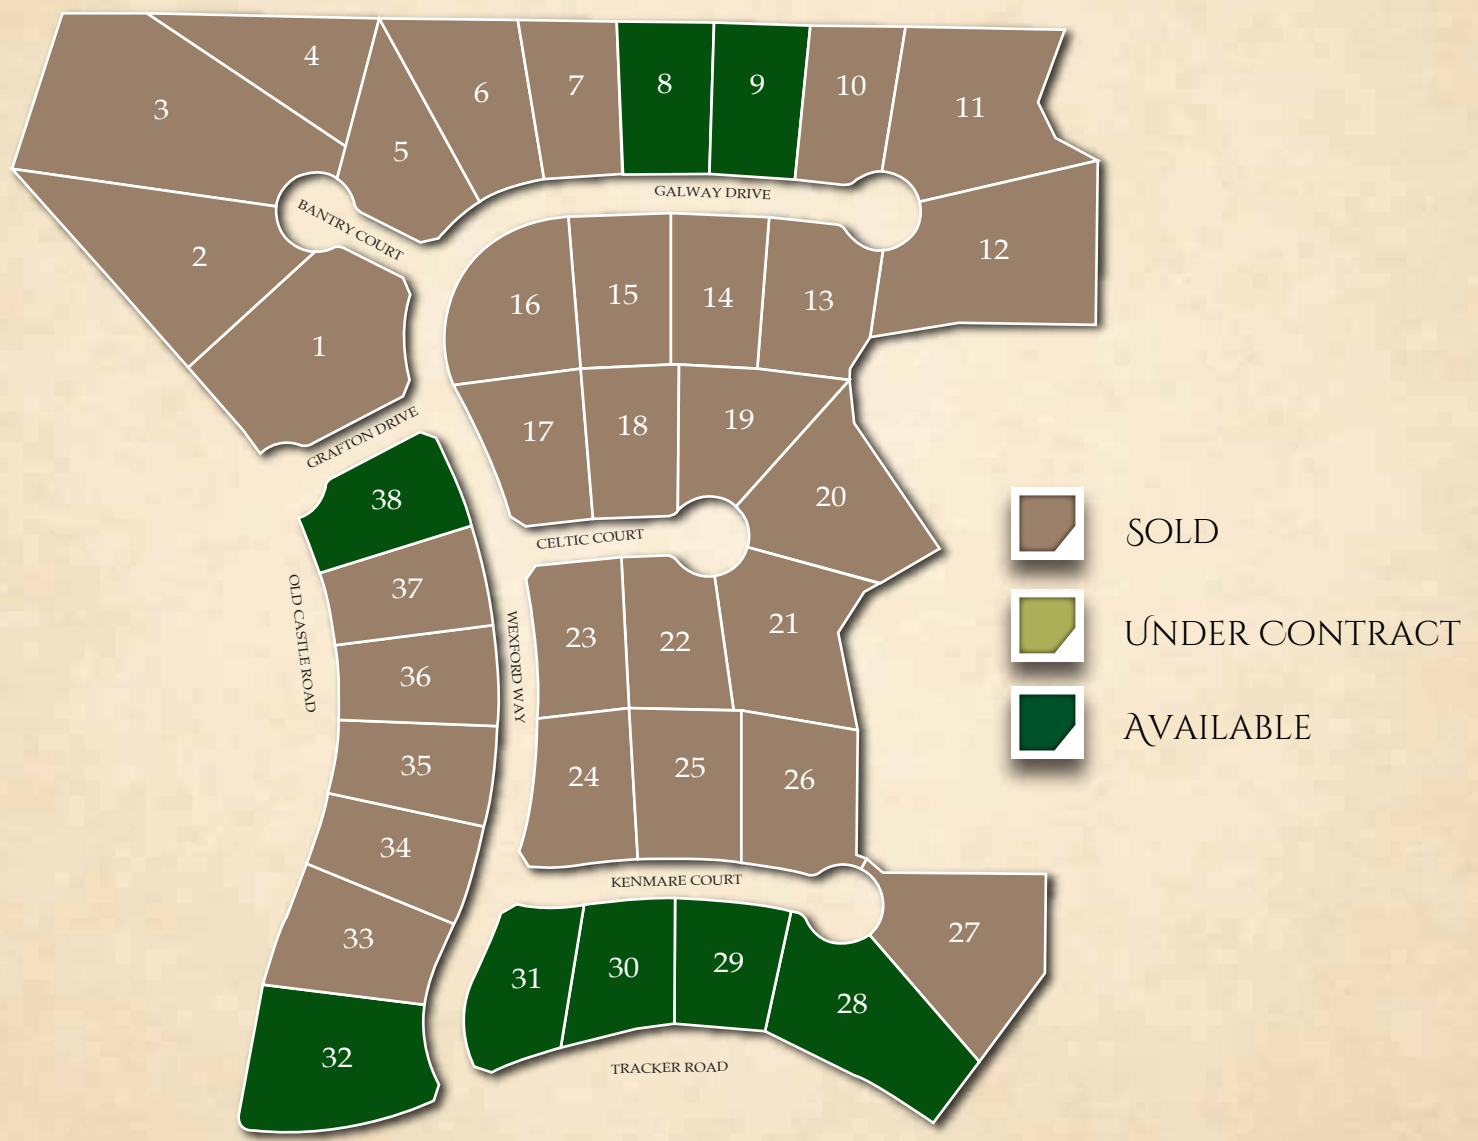

Visit murney.com or pofrickmurney.com for additional plot, architectural requirements and informofion. Lot pricing/availability subject to change

Patrick Murney
417.575.1208 patrickmurney.com
pmurney@murney.com

Michelene Ramsey
417.838.6778
mramsey@murney.com