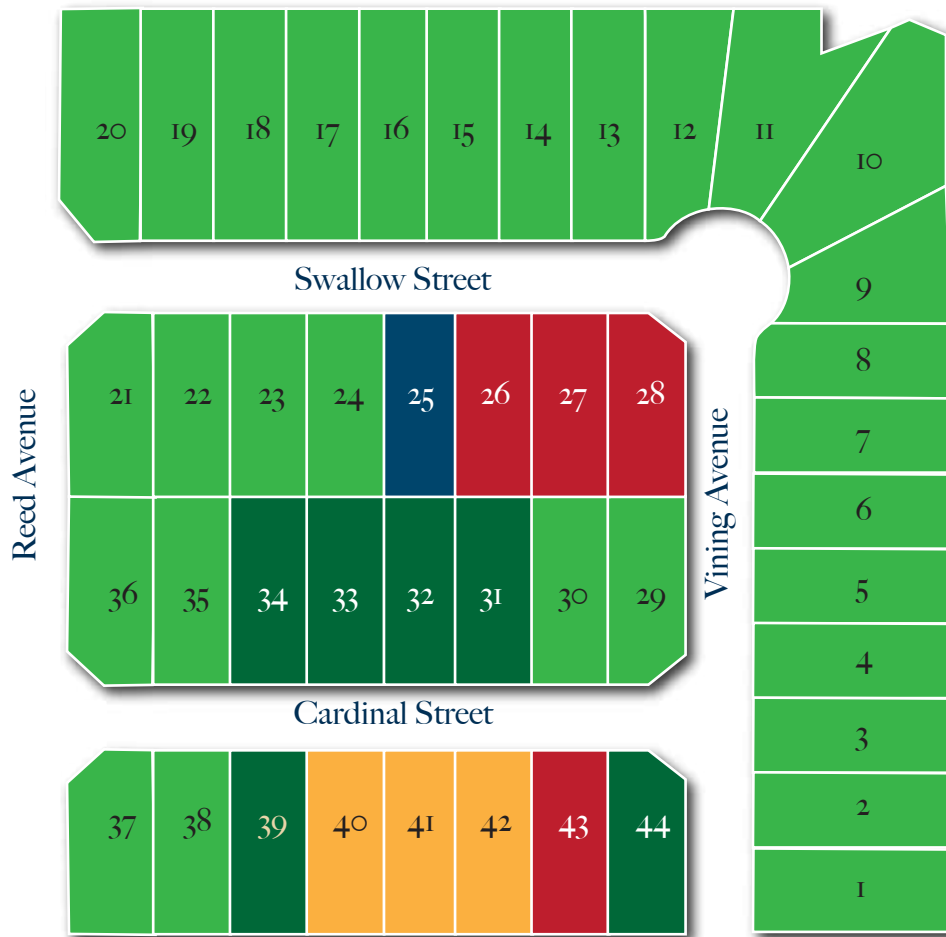

THE Vining's OF OLDE IVY

LUXURY PATIO HOMES

Model Home Open Fri, Sat & Sun 11 a.m. - 4 p.m.

MODEL HOME
 FOR SALE
 UNDER CONTRACT
 SOLD

P/M PATRICKMURNEY
417.575.1208

DONNA CLEOUS
417.880.2512

MURNEY ASSOCIATES REALTORS®
1625 E. PRIMROSE ST | SPRINGFIELD, MO 65804 | MURNEY.COM