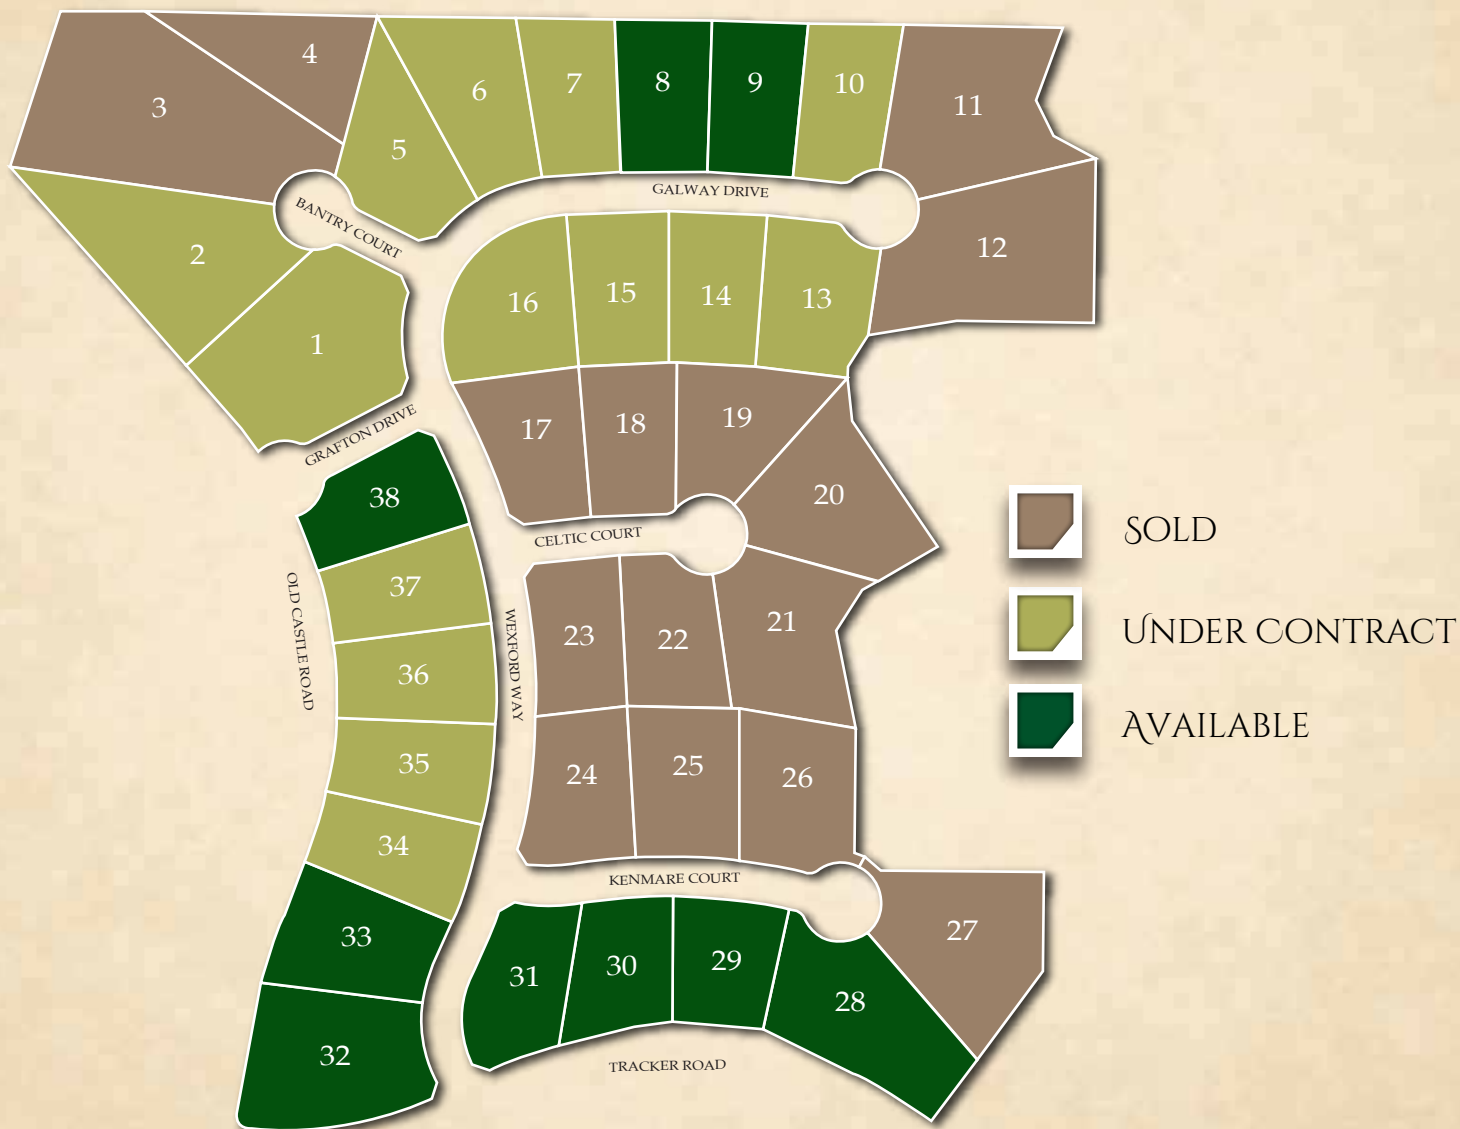

Visit murney.com or pofrickmurney.com for additional plot, architectural requirements and information. Lot pricing/availability subject to change

Patrick Murney
417.575.1208 patrickmurney.com
pmurney@murney.com

Micheline Ramsey
417.838.6778
mramsey@murney.com