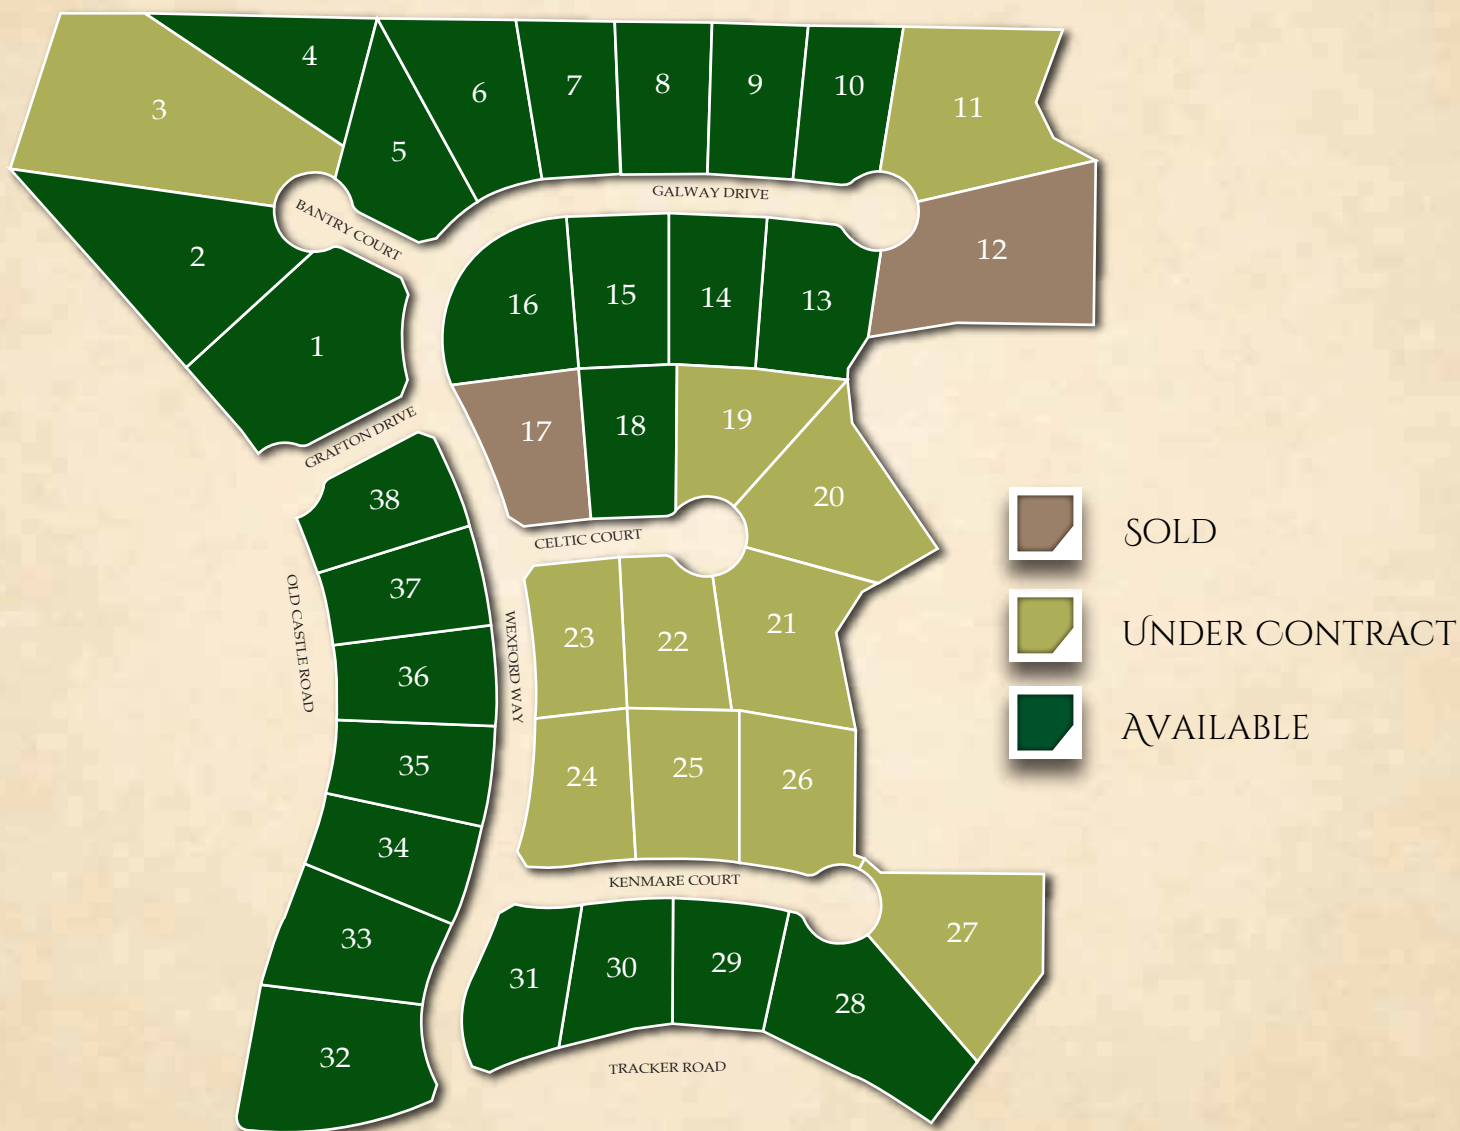

Visit murney.com or pofrickmurney.com for additional plot, architectural requirements and information. Lot pricing/availability subject to change

Patrick Murney
417.575.1208 patrickmurney.com
pmurney@murney.com

Micheline Ramsey
417.838.6778
mramsey@murney.com